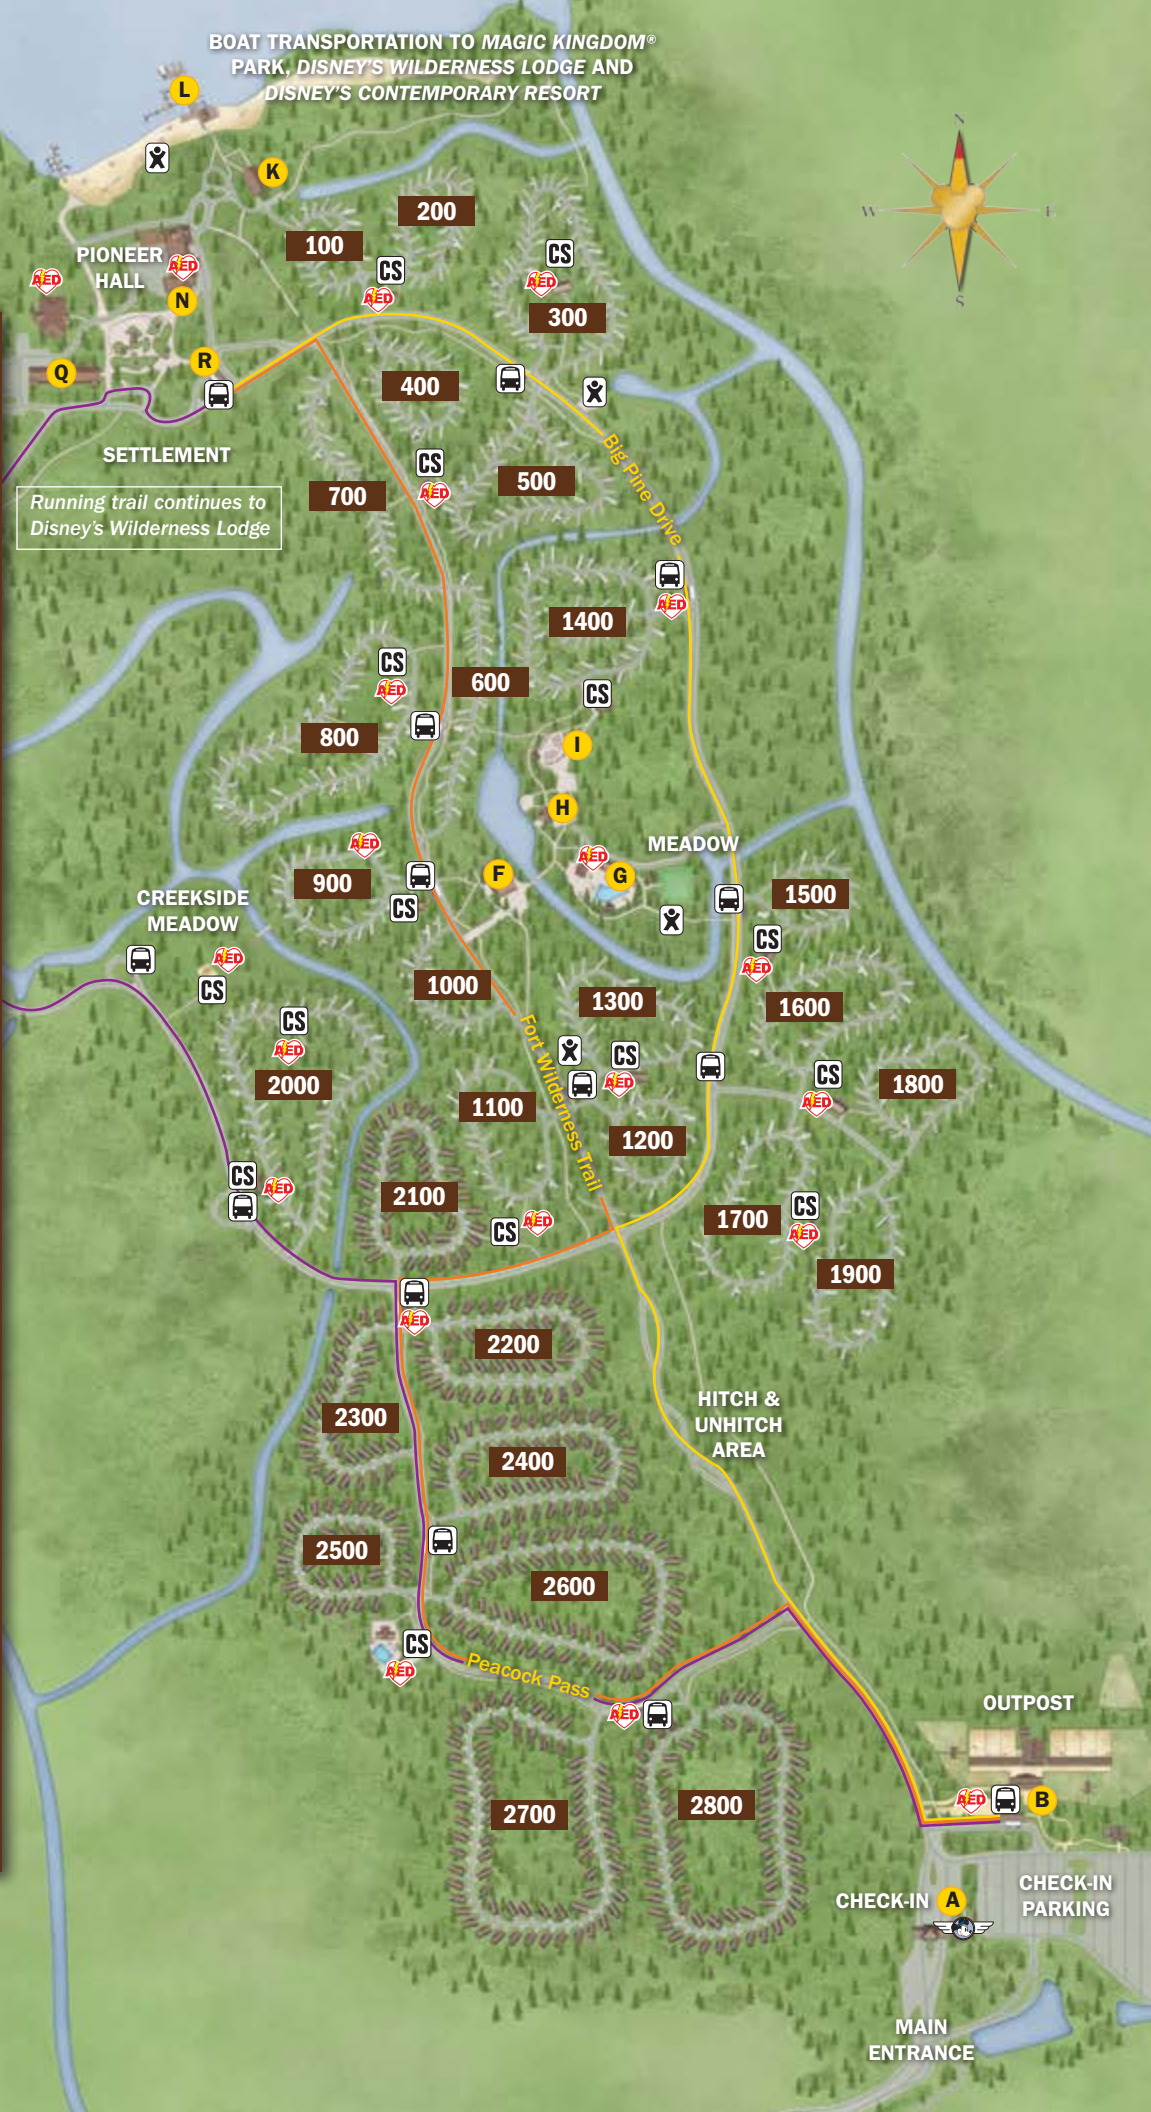

BOAT TRANSPORTATION TO MAGIC KINGDOM® PARK, DISNEY'S WILDERNESS LODGE AND DISNEY'S CONTEMPORARY RESORT

Transportation to Disney Theme Parks and Internal Resort Destinations

Transportation to Disney Theme Parks departs approximately every 20 minutes.

To Magic Kingdom® Park: ■■■ Bus routes to Settlement Depot and transfer to Green Flag Boat at Marina or from Settlement Depot transfer to a Wilderness Lodge bus and then at Wilderness Lodge transfer to a Magic Kingdom® Park Bus.

To Epcot®, Disney's Animal Kingdom® Theme Park, Disney's Hollywood Studios, Downtown Disney® or Water Parks: ■■■ Bus to Outpost Depot and transfer to bus to specific destination.

- **A** Reception Outpost
- **B** Outpost Depot
- **F** Meadow Trading Post
- **G** Meadow Recreation Area
- **H** Bike Barn
- **I** Campfire Area
- **K** Settlement Trading Post
- **L** Marina/Boat Launch
- **N** Pioneer Hall
- **Q** Tri-Circle-D Ranch
- **R** Settlement Depot

- Bus Stop
- Disney's Magical Express Bus Stop
- Automated External Defibrillators
- Comfort Stations
  Laundry
  Restrooms
  Showers
- Playground

Running trail continues to Disney's Wilderness Lodge

CHECK-IN **A**
CHECK-IN PARKING **B**
MAIN ENTRANCE