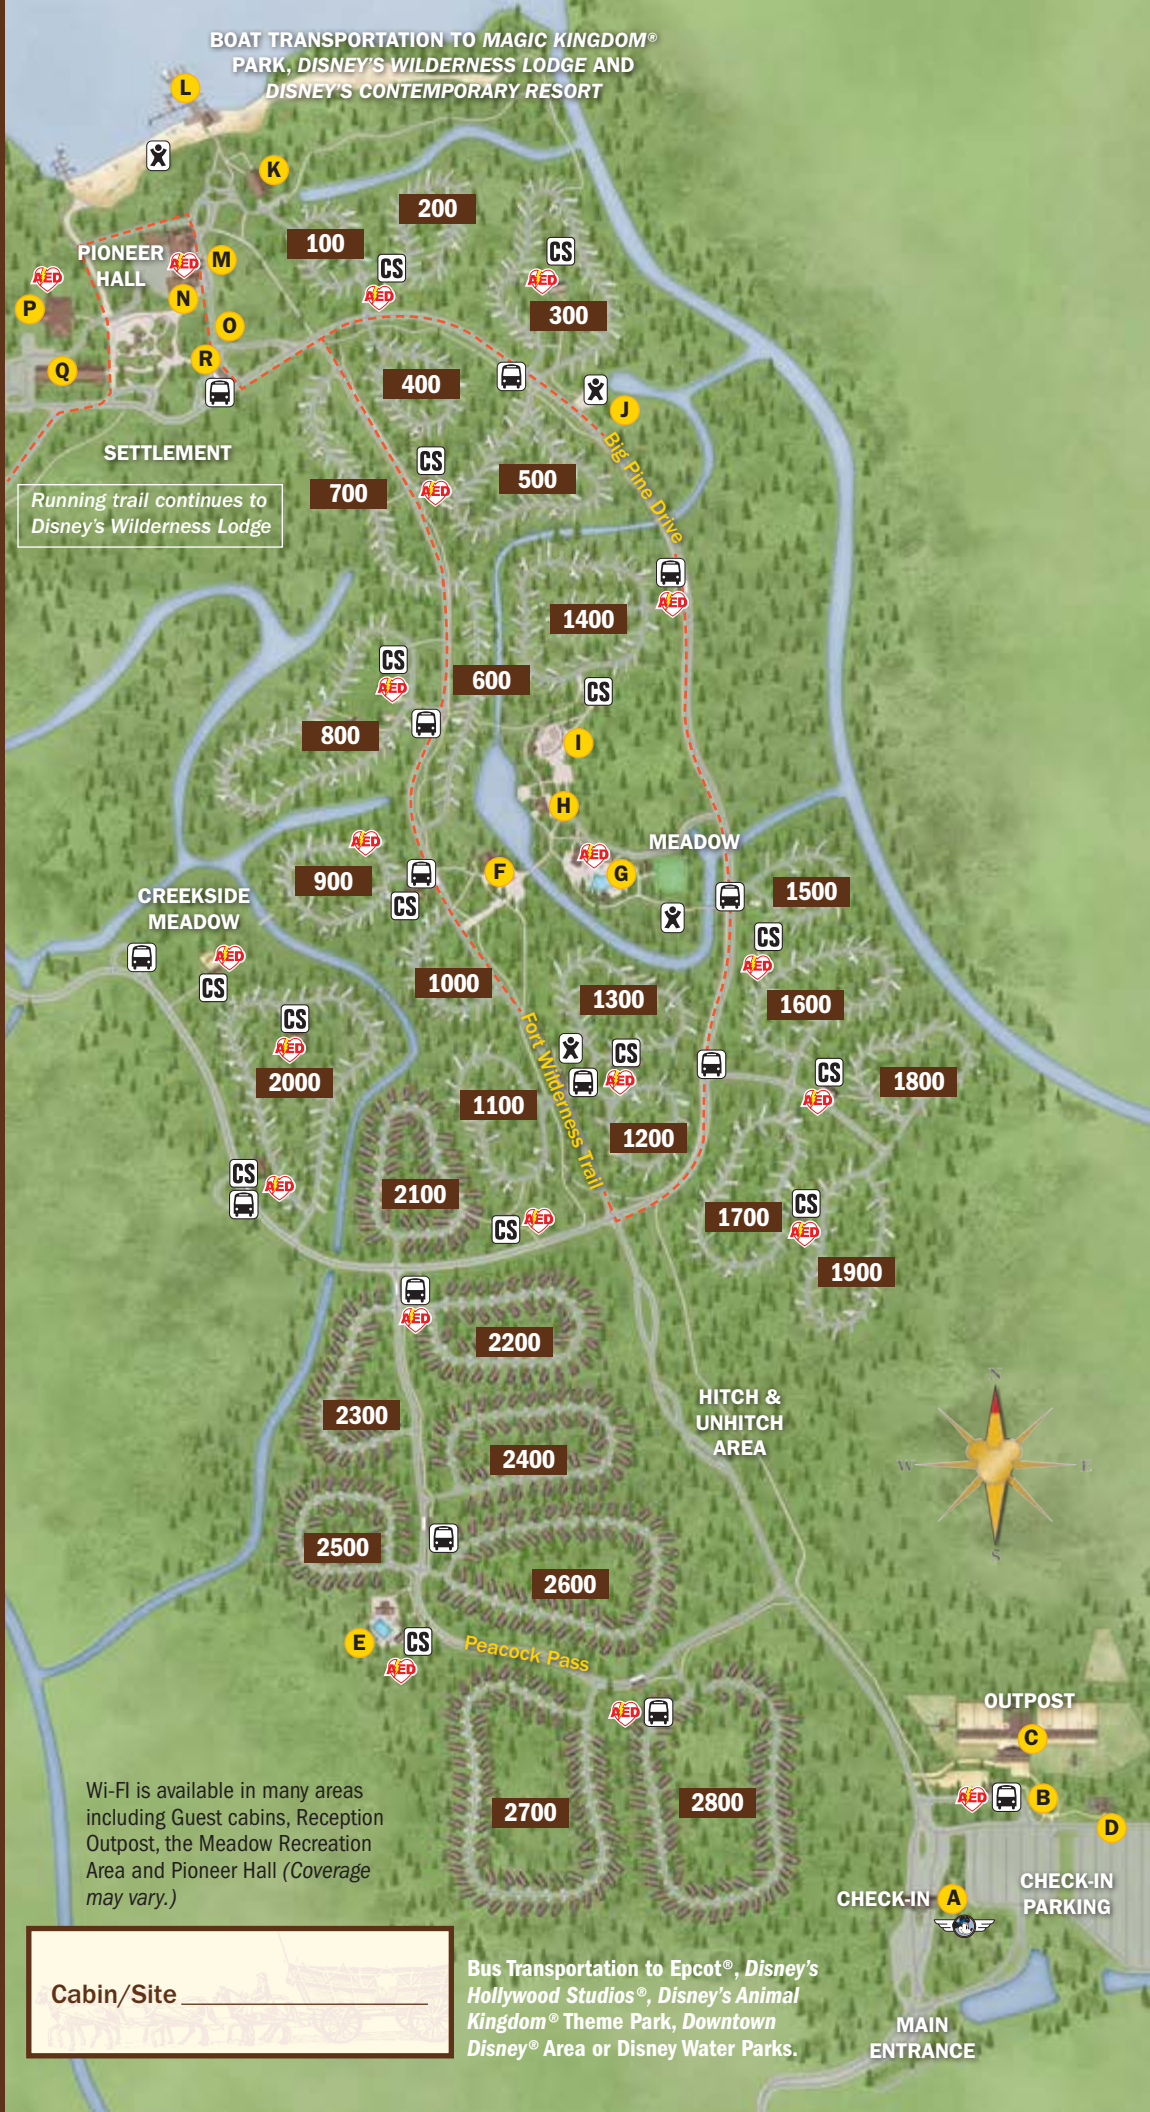

- Comfort Stations
Laundry
Restrooms
Showers
- Playground

new balance® RUNNING TRAIL (2.5 miles)

Smoking areas located outside of all buildings in marked locations.

Service animal relief areas located in grassy areas adjacent to parking lots.

BOAT TRANSPORTATION TO MAGIC KINGDOM®
PARK, DISNEY'S WILDERNESS LODGE AND
DISNEY'S CONTEMPORARY RESORT

Running trail continues to
Disney's Wilderness Lodge

CREEKSIDE
MEADOW

MEADOW

HITCH &
UNHITCH
AREA

OUTPOST

BOAT TRANSPORTATION TO MAGIC KINGDOM® PARK, DISNEY'S WILDERNESS LODGE AND DISNEY'S CONTEMPORARY RESORT

Transportation to Disney Theme Parks and Internal Resort Destinations

Transportation to Disney Theme Parks departs approximately every 20 minutes.

To Magic Kingdom® Park: ■■■ Bus routes to Settlement Depot and transfer to Green Flag Boat at Marina or from Settlement Depot transfer to a Wilderness Lodge bus and then at Wilderness Lodge transfer to a Magic Kingdom® Park Bus.